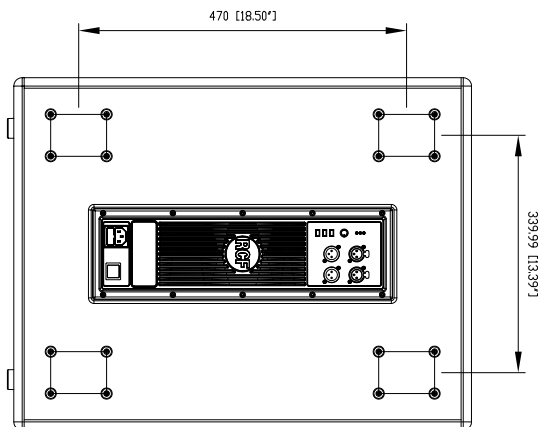

SUB 708-AS II