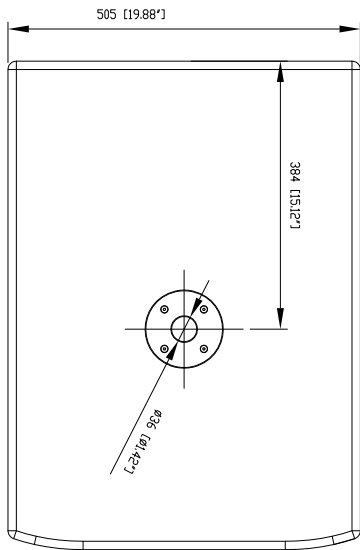

SUB 708-AS II