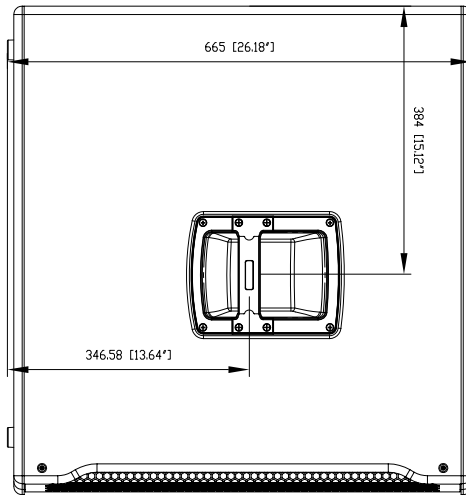

SUB 708-AS II