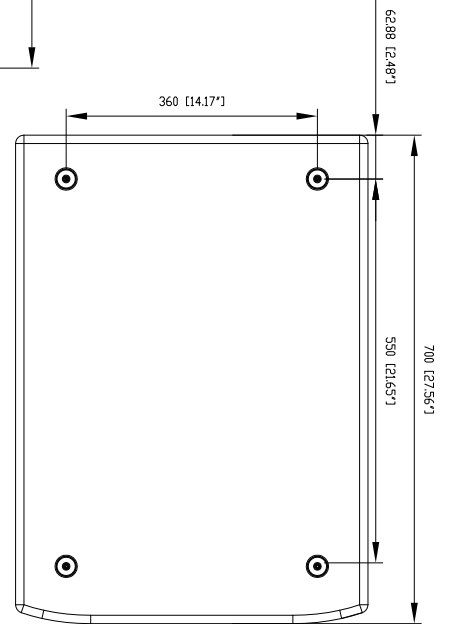

SUB 708-AS II