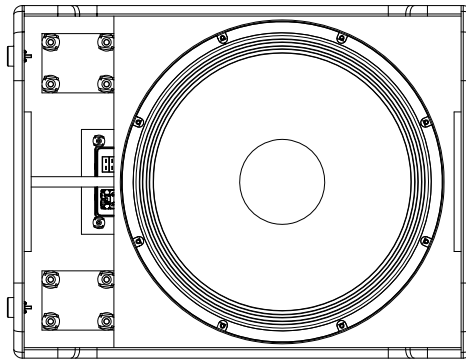

SUB 708-AS II