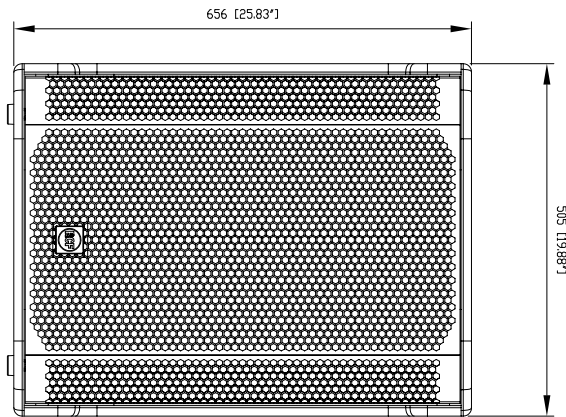

SUB 708-AS II